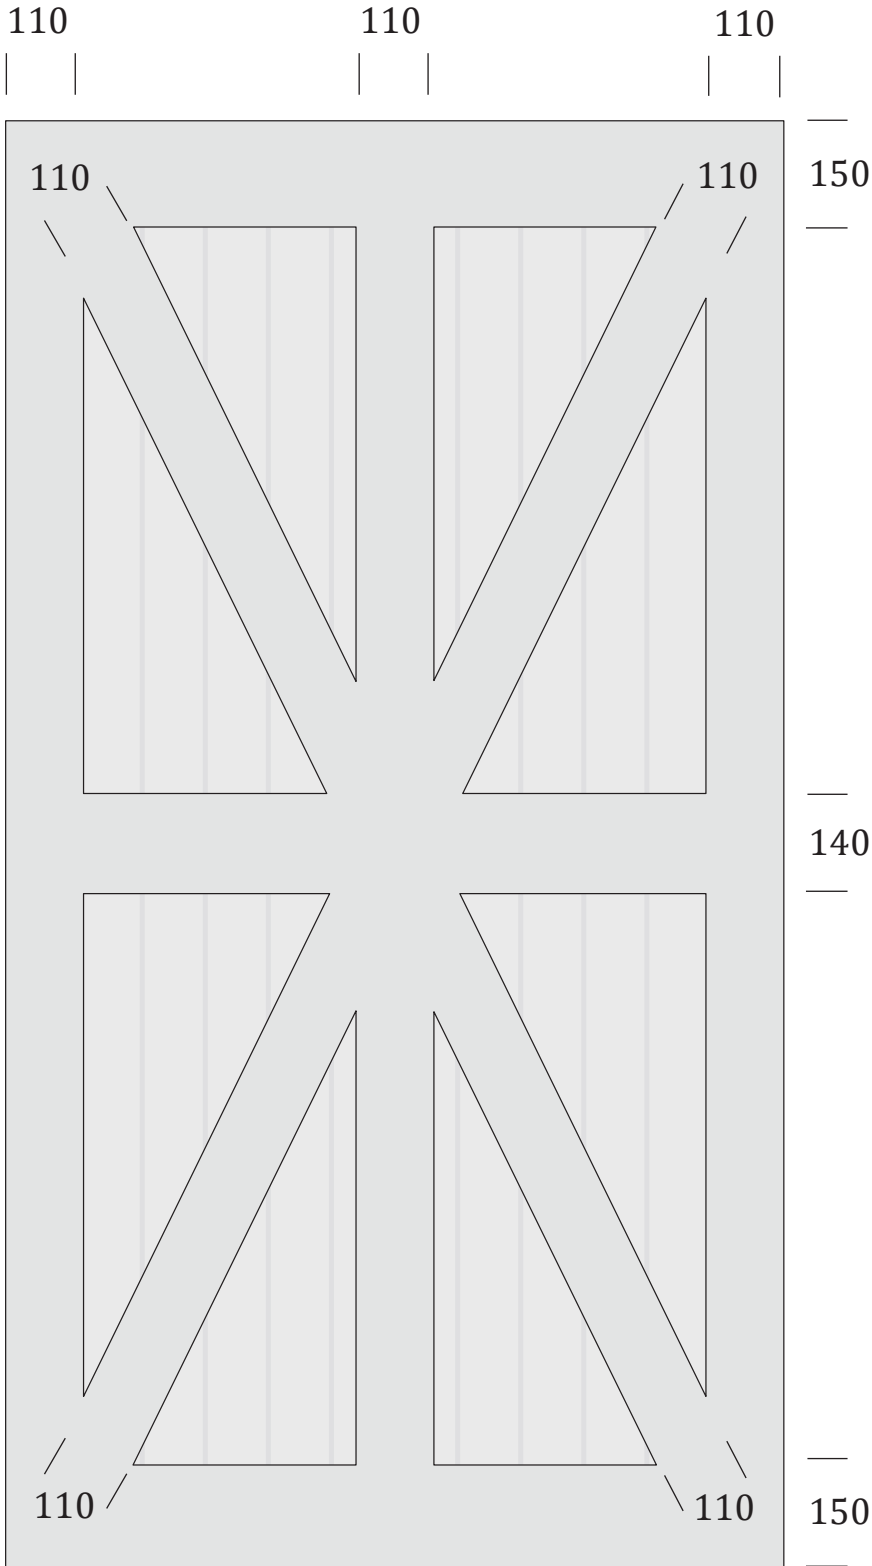

Since 1936

STARSMEARE

QUALITY DOORS

BARN-STYLE F

www.starsmeare.co.nz | email: info@stardoors.co.nz | phone: 03 688 0031

- Measurements = millimetres
- Max height achievable = 2700mm high x 2400mm wide
- Poly core (solid core available)
- Steel stiffened
- 136 internal top and bottom rails