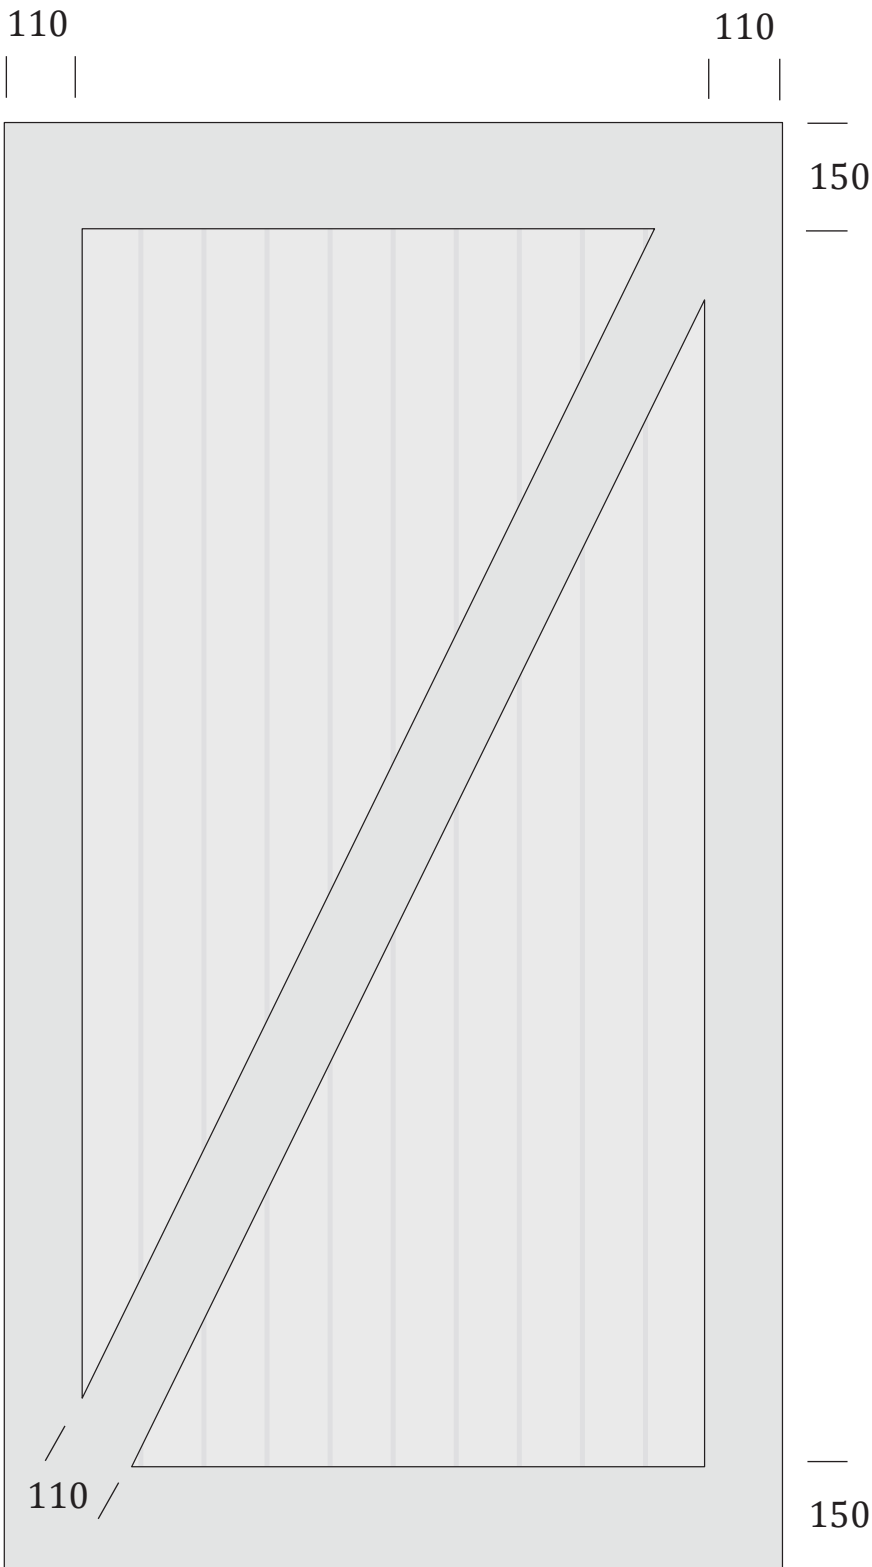

# BARN-STYLE C

www.starsmeare.co.nz | email: info@stardoors.co.nz | phone: 03 688 0031

- Measurements = millimetres
- Max height achievable = 2700mm high x 1400mm wide
- Poly core (solid core available)
- Steel stiffened
- 136 internal top and bottom rails