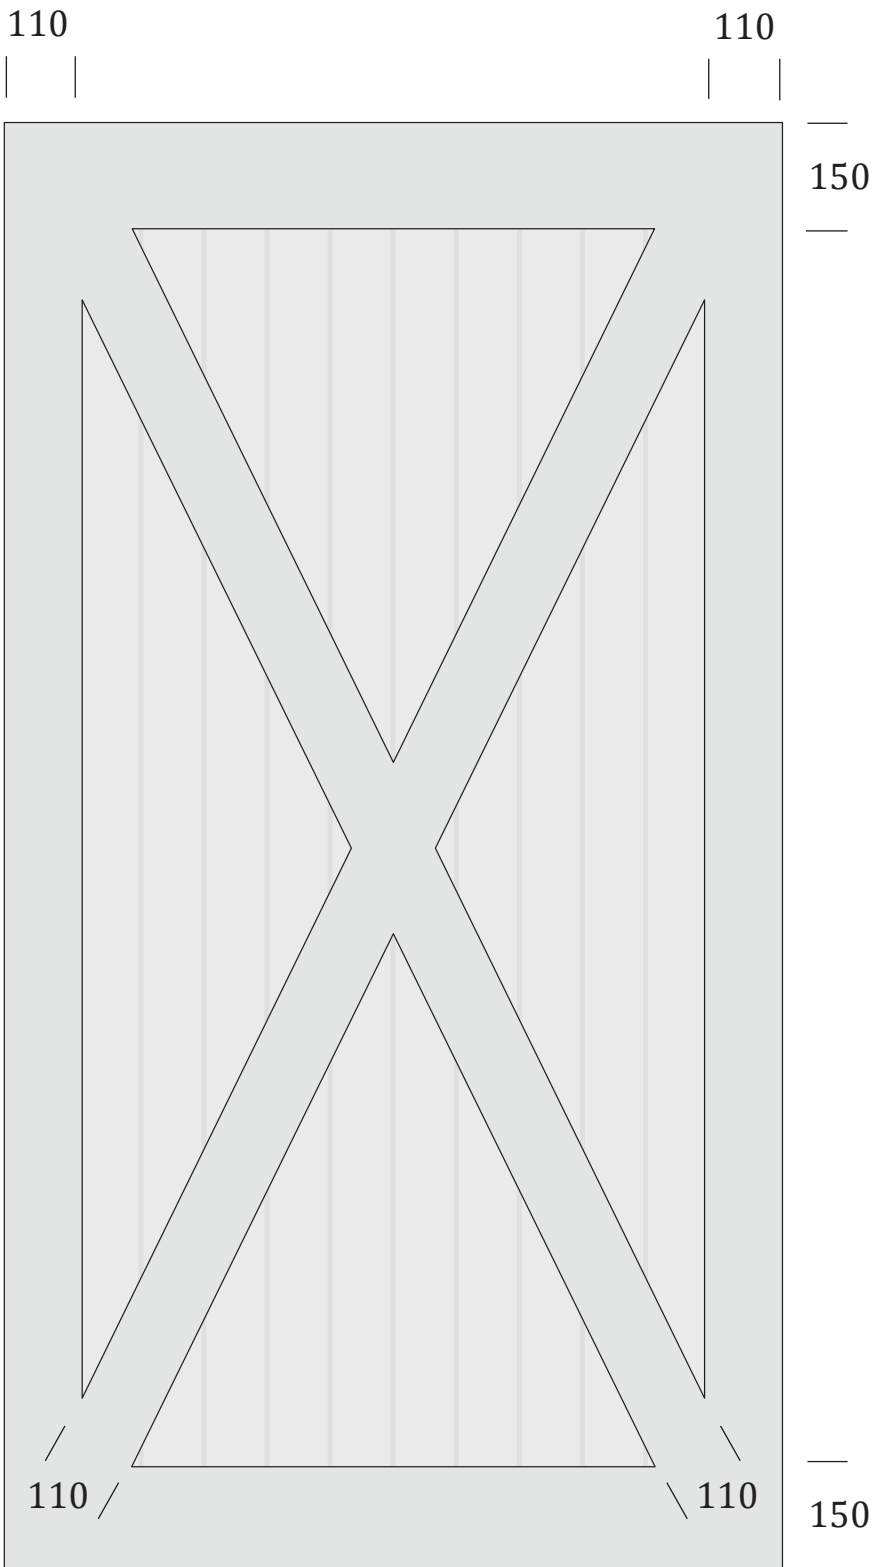

BARN-STYLE D

www.starsmeare.co.nz | email: info@stardoors.co.nz | phone: 03 688 0031

- Measurements = millimetres
- Max height achievable = 2700mm high x 2400mm wide
- Poly core (solid core available)
- Steel stiffened
- 136 internal top and bottom rails